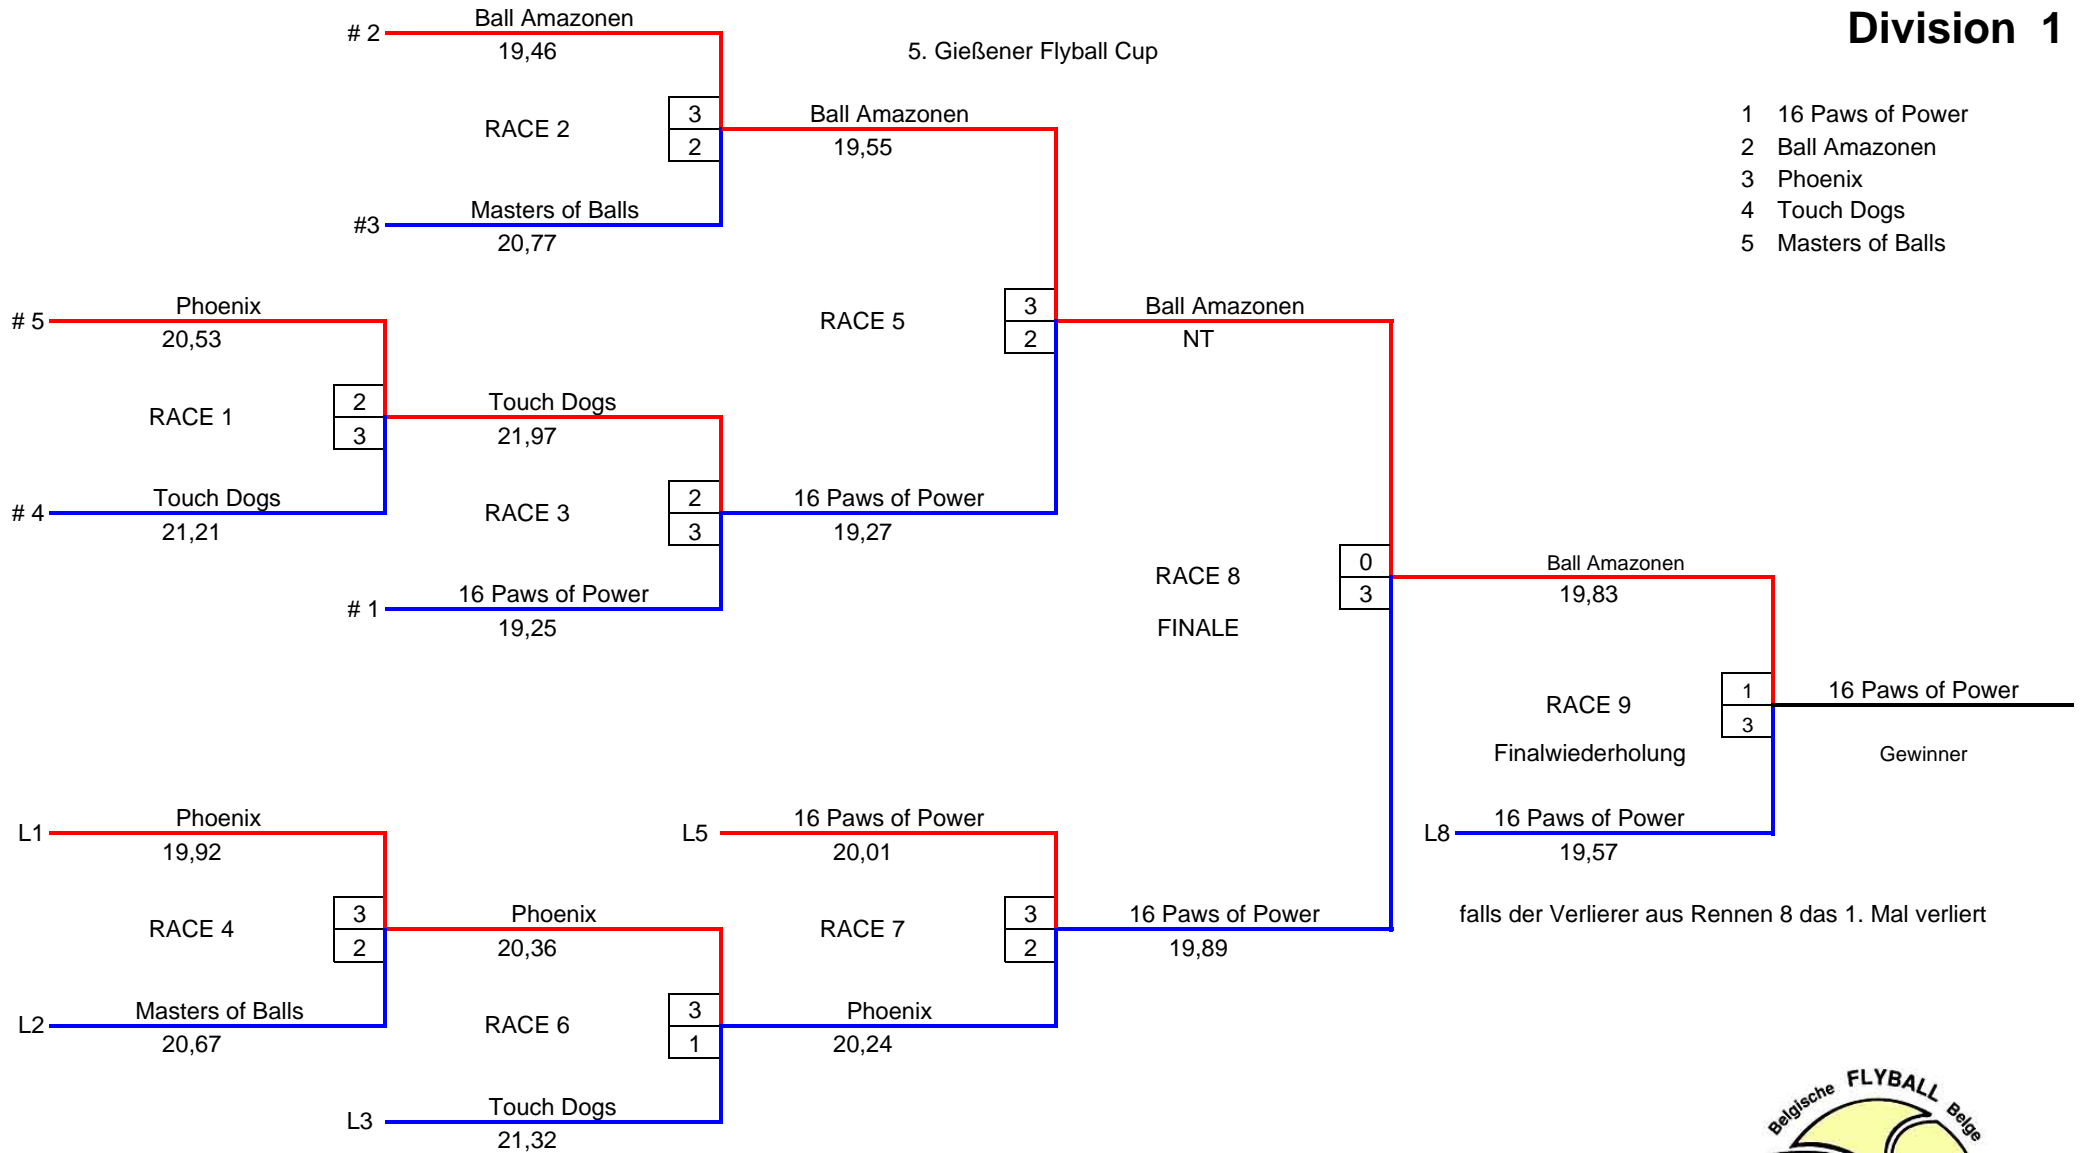

Division 1

- 1 16 Paws of Power
- 2 Ball Amazonen
- 3 Phoenix
- 4 Touch Dogs
- 5 Masters of Balls

Division 2